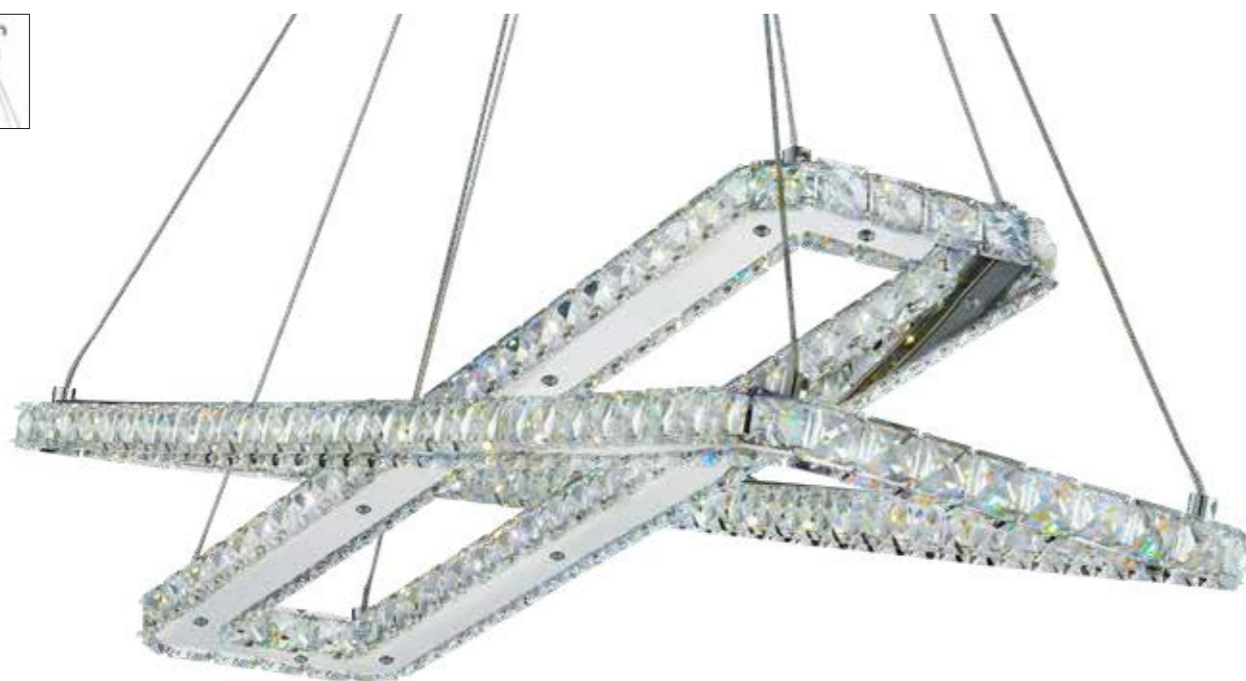

7123CC
CLOVER 2Lt Pendant
Chrome Metal & Clear Crystal

TH120 x H30 x W26 x L80cm