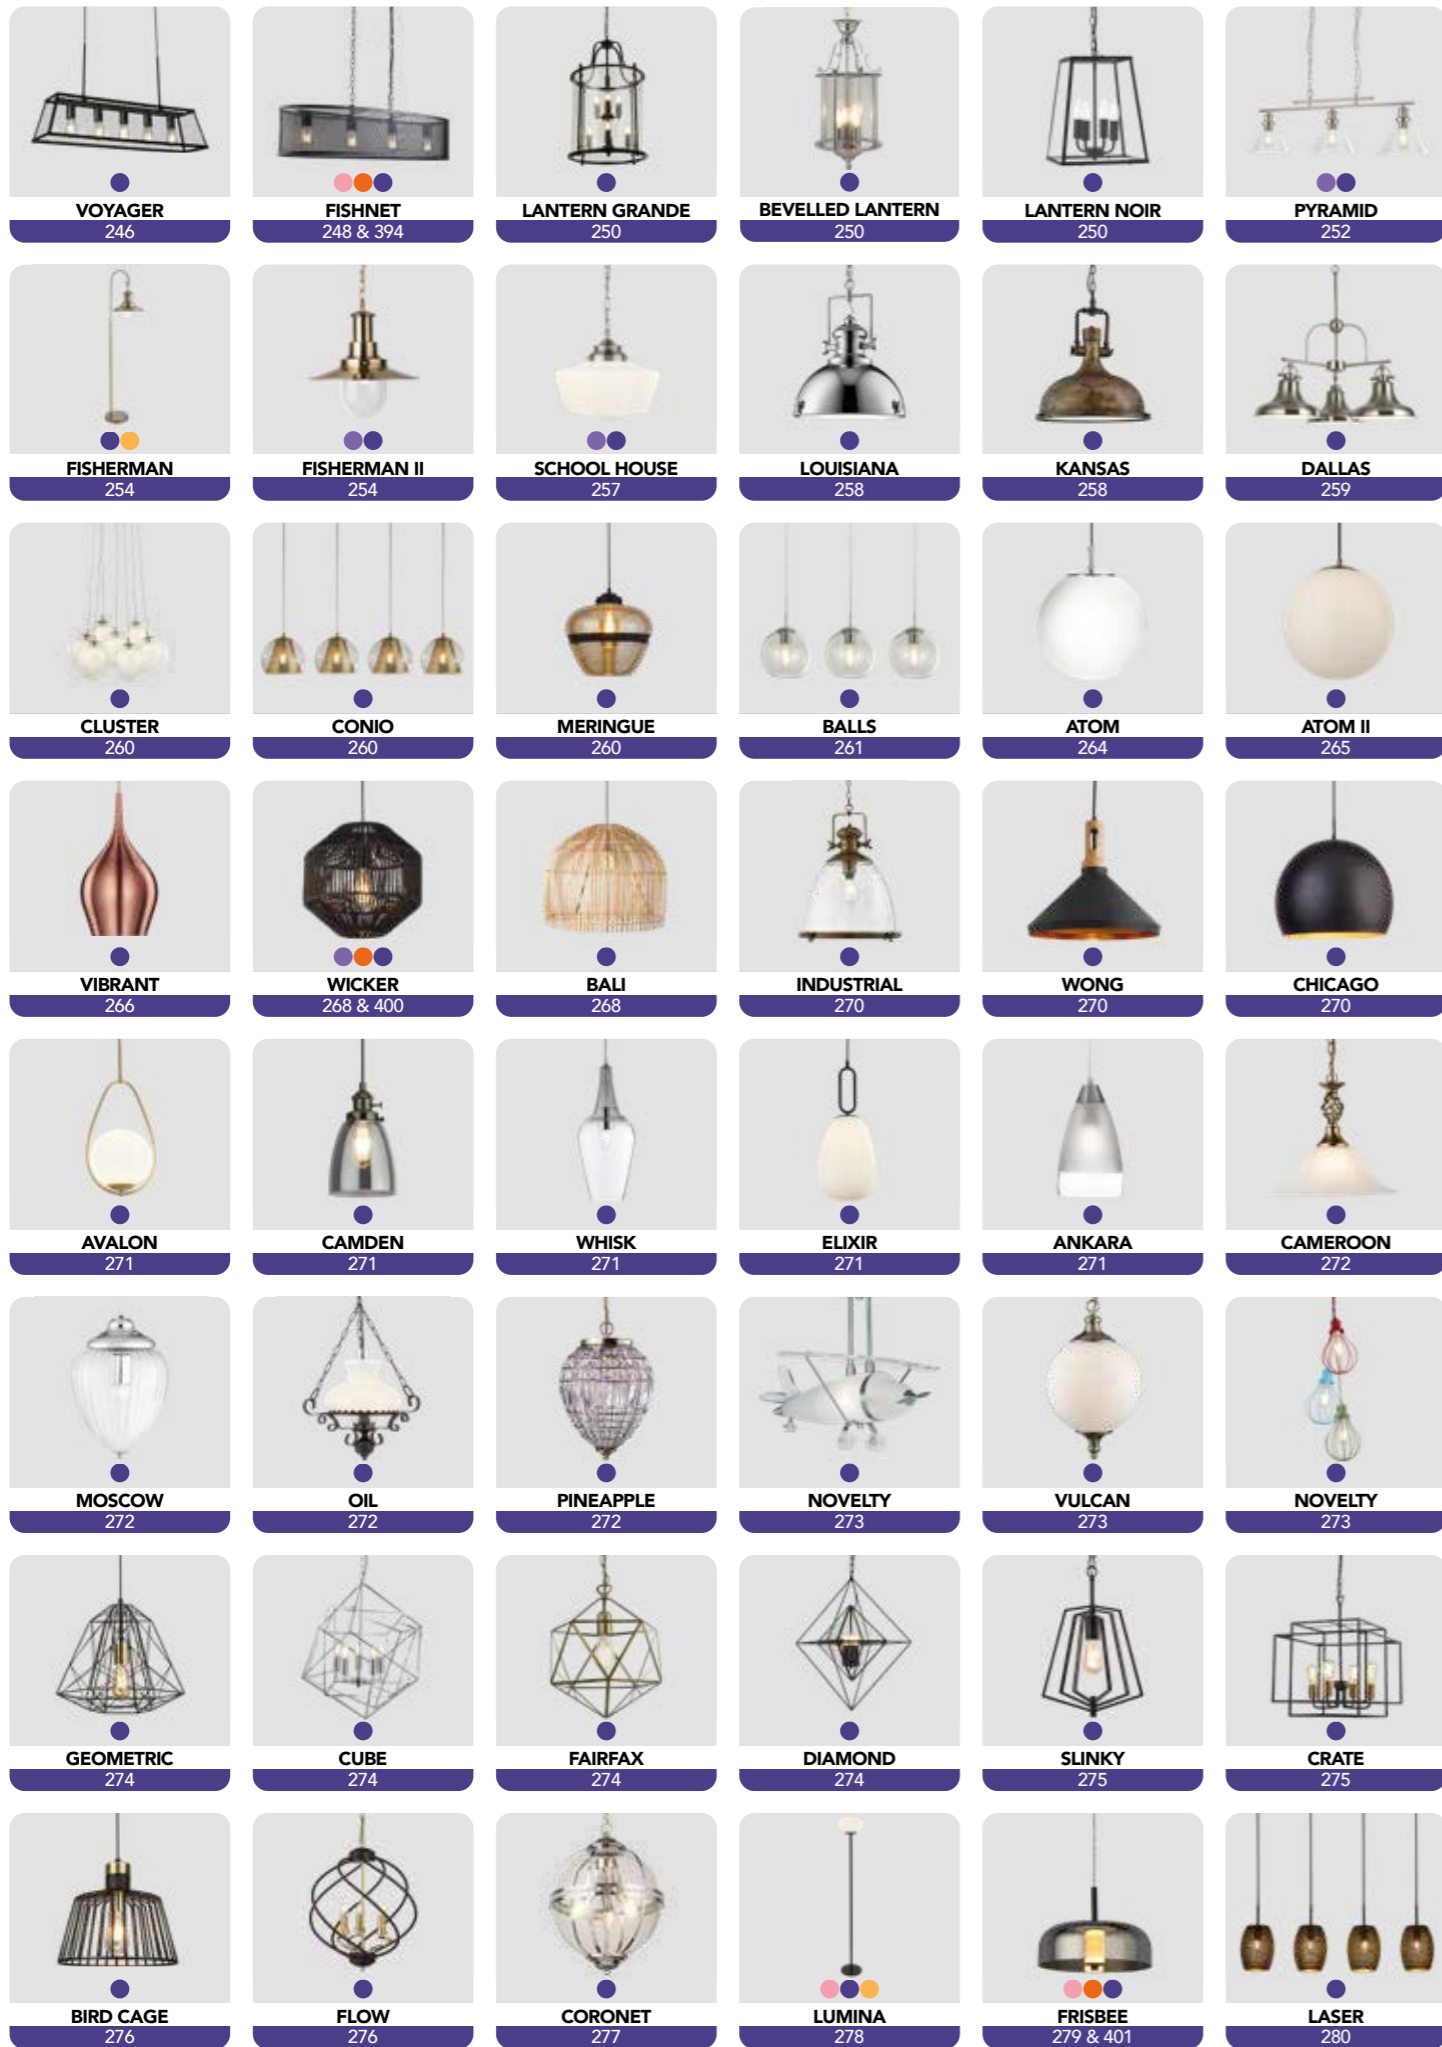

searchlight

Collection 23/24

[www.searchlightelectric.com](http://www.searchlightelectric.com)

searchlight

23/24

Find out more about  
this Gesture Control  
product range  
On pages 98 & 99.

## Table of Contents

Decorative	14 - 153
Crystal	154 - 239
Pendants	240 - 291
Spotlights	292 - 307
Bathroom	308 - 327
Flush	328 - 337
Wall Lights	337 - 351
Table Lamps	352 - 372
Floor Lamps	373 - 387
Table & Floor	388 - 411
Outdoor	412 - 451
Lamps & Suspensions	452 - 455
Icons & Index, Spare Shades & Translations	456 - 467

The **Solid Colour** behind the page number relates to the main product category.

The **Small Solid Dots** above the page number indicate there are matching items in other categories:

- Decorative
- Crystal
- Pendants
- Spotlights
- Bathroom
- Flush
- Wall Light
- Table Lamps
- Table & Floor
- Floor Lamps
- Outdoor
- Lamps & Suspensions