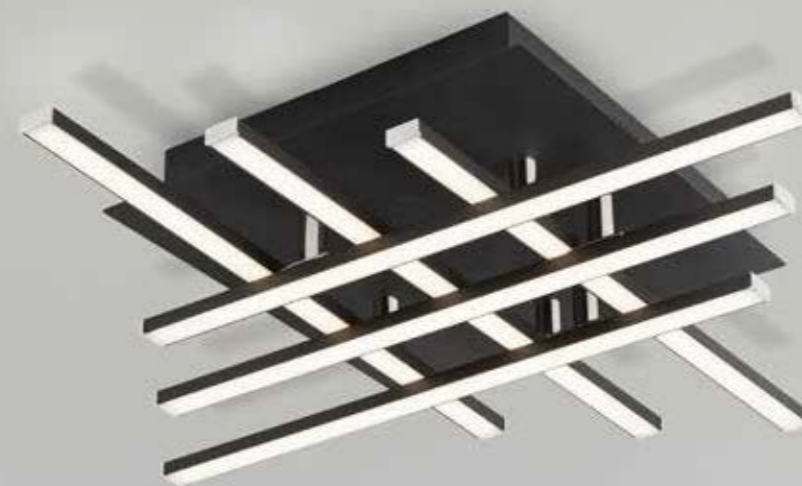

696-6BK
MATRIX 6Lt Flush
Black Metal & Opal Glass

H9 x W46 x L46cm