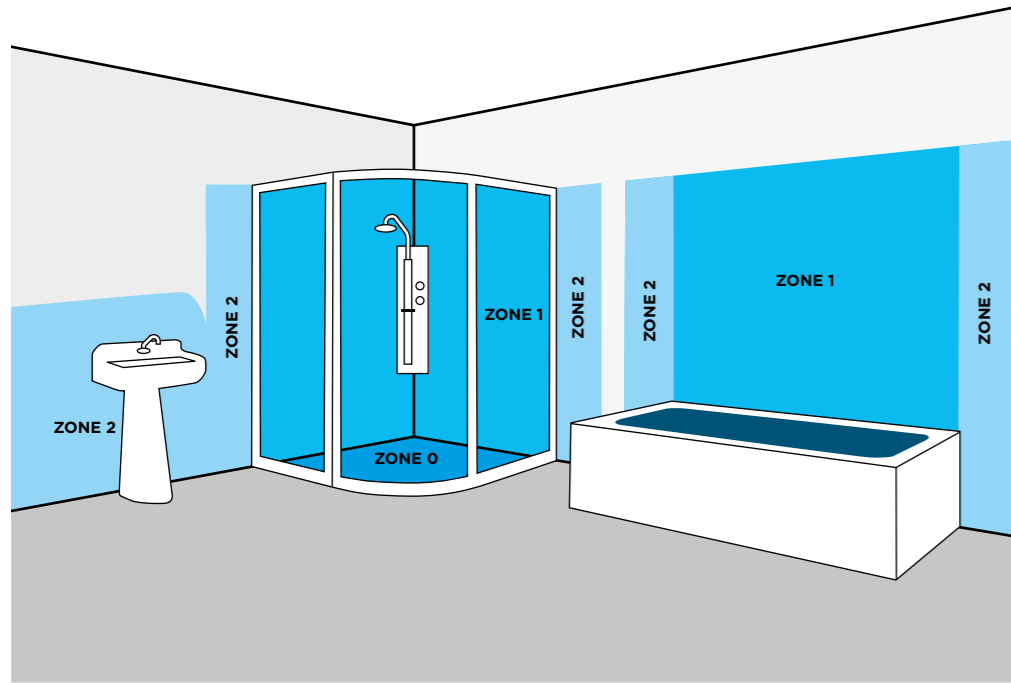

IP Rating = Ingress Protection Rating

Zone 0
Inside the bath or shower. IP rating must protect against immersion/total immersion in water (IPX7/IP67).

Zone 1
Above the bath or shower to a height of 2.25m. IP rating must protect against water spray from all directions (IPX4/IP44).

Zone 2
This is the area stretching to 0.6m outside of the bath or shower. IP rating must protect against water spray from all directions (IPX4/IP44).

Outside Zone
Outside Zones - (Previously Zone 3, which was removed under the 17th Edition Wiring Regulations 857671) No IP Rating required.

IP Ratings Explained

1	Protected against solid objects over 50mm, e.g. accidental touch by hands.	1	Protected against vertically falling drops of water, e.g. condensation.
2	Protected against solid objects over 12mm, e.g. fingers.	2	Protected against direct sprays of water up to 15 degrees from the vertical.
3	Protected against solid objects over 2.5mm, e.g. tools & wires.	3	Protected against direct sprays of water up to 60 degrees from the vertical.
4	Protected against solid objects over 1mm, e.g. wires & nails.	4	Protected against water splashed from all directions, limited ingress permitted.
5	Protected against dust limited ingress, no harmful deposits.	5	Protected against low pressure jets of water from all directions, limited ingress permitted.
6	Totally protected against dust.	6	Protected against strong jets of water, e.g. on ships deck, limited ingress permitted.
		7	Protected against the effects of temporary immersion between 15cm and 1m.
		8	Protected against long periods of immersion under pressure.

EXAMPLE: IP65
1st Digit: 6 (Totally protected against dust)
2nd Digit: 5 (Protected against low pressure jet of water from all directions, limited access permitted.)

Feature Icons

Class 1	G9	Dimmable The fitting can be dimmed using a suitable dimmer.	Demister
Class 2	GU10	Touch	Paintable
Class 3	Integrated LED	3 Stage Touch Dimmable	Motion Sensor The fitting has a built in motion sensor.
E27 GLS	MR16	Adjustable Arms Flexible fittings for maximum convenience.	Switched
E27 Golf Ball	R7S	Height Adjustable	USB Port
E27 Candle	WATT 60 Single Wattage	IP Rating	Weight 12 KG
E14 Candle	WATT 2x60 Lamp Qty & Wattage	EU 2 Pin Plug	Wireless Charging
E14 Golf Ball	Kelvin Change 2-4000K	Projection 60	Coastal
E14 Pygmy	3000 Kelvins	+1 Meter Cable	3 Year Finish Guarantee
G4	3000 Lumens	Dusk Till Dawn Sensor	

Colour Temperature & Lumens

Colour temperature/Kelvin (K) is a measurement of the warmth or coolness of light.

The look and feel of a space can be greatly affected by colour temperature. Therefore, it is important to choose the right colour temperature based on the mood you want to create.

Based on the (K) numbered scale, the higher the colour temperature, the cooler, more energising light will be.

A lower colour temperature will produce a warmer, more relaxing glow. The colour temperature (K) should be considered carefully to satisfy a room's desired purpose, mood and style.