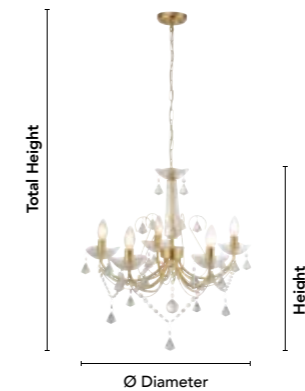

**Candle Light 1800K**      **Warm White 2700K-3000K**      **Daylight 6500K**

Product Dimensions

- TH = Total Height from lowest to highest point and once item is fully extended
- H = Height of the fixed part of any light
- W = Width
- L = Length
- Ø = Diameter