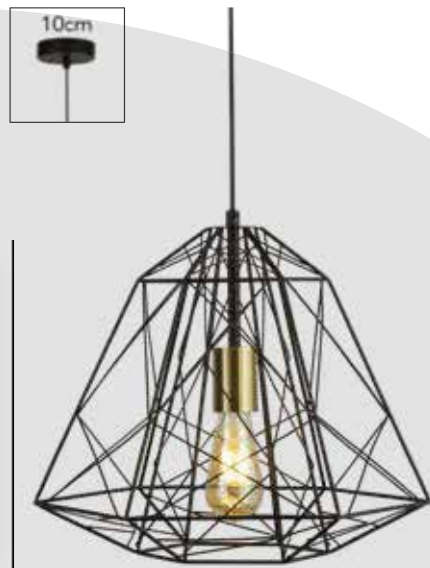

7271BK
GEOMETRIC Pendant
Black & Satin Brass Metal

TH120 x H35 x Ø40cm