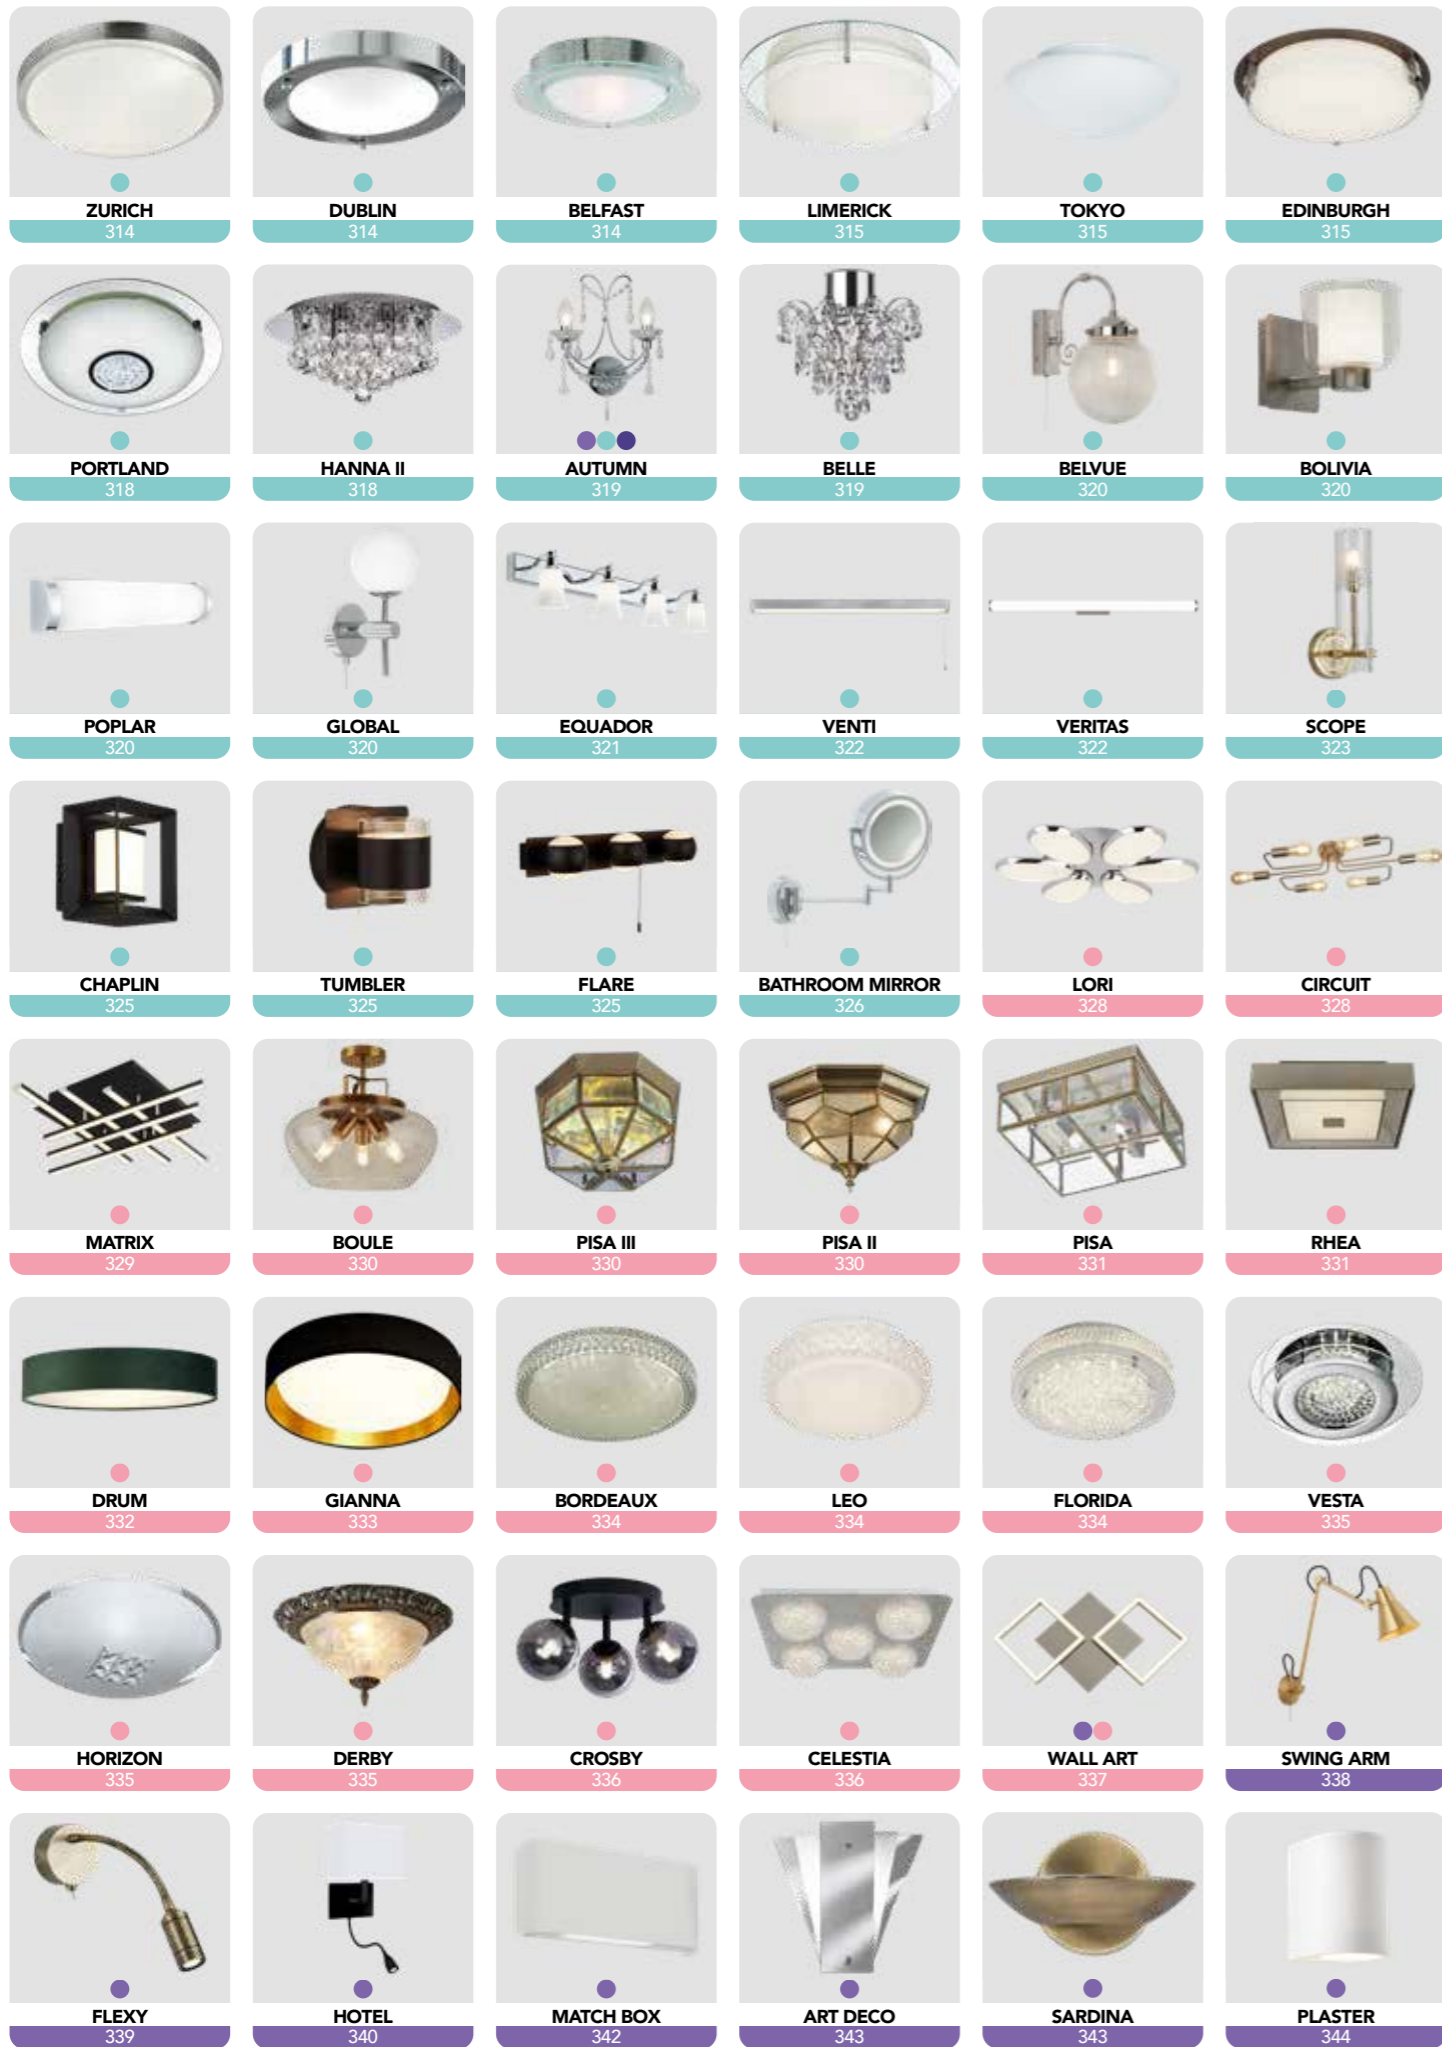

## Table of Contents

Decorative	14 - 153
Crystal	154 - 239
Pendants	240 - 291
Spotlights	292 - 307
Bathroom	308 - 327
Flush	328 - 337
Wall Lights	337 - 351
Table Lamps	352 - 372
Floor Lamps	373 - 387
Table & Floor	388 - 411
Outdoor	412 - 451
Lamps & Suspensions	452 - 455
Icons & Index, Spare Shades & Translations	456 - 467

The **Solid Colour** behind the page number relates to the main product category.

The **Small Solid Dots** above the page number indicate there are matching items in other categories:

- Decorative
- Crystal
- Pendants
- Spotlights
- Bathroom
- Flush
- Wall Light
- Table Lamps
- Table & Floor
- Floor Lamps
- Outdoor
- Lamps & Suspensions