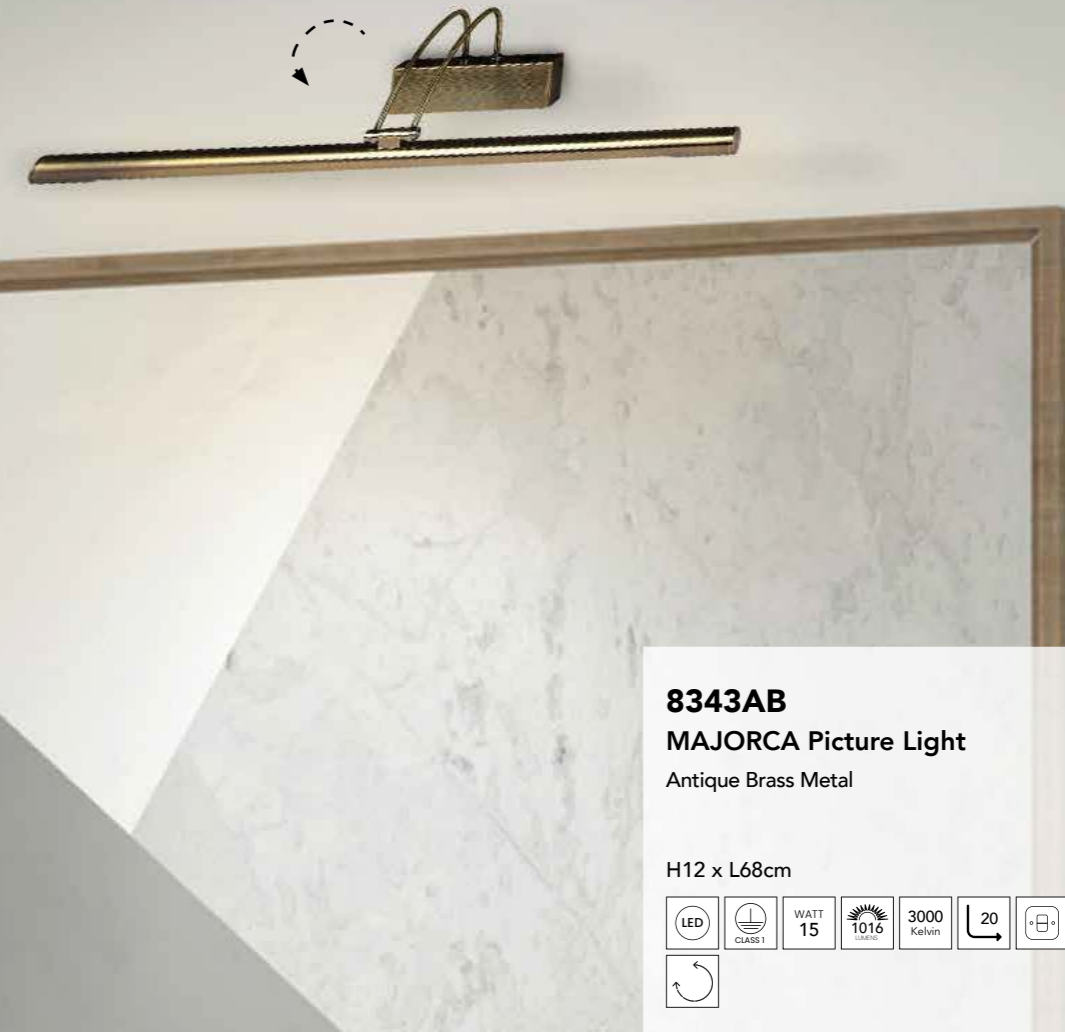

H11 x L64cm

**7135AB**  
VALENCIA Picture Light  
Antique Brass Metal

H10 x L35cm

**8343AB**  
MAJORCA Picture Light  
Antique Brass Metal

H12 x L68cm

**3008AB**  
MALAGA Picture Light  
Antique Brass Metal