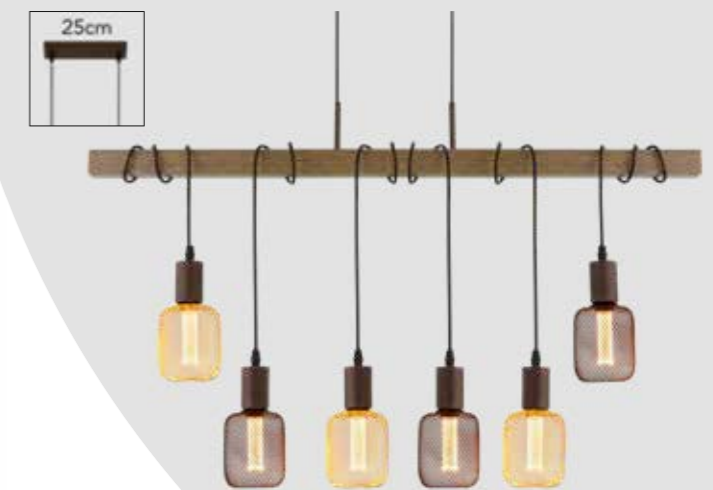

H150 x W6 x L100cm

**95041-4BR**  
**WOODY 4Lt Bar Pendant**  
 Natural Wood & Black Metal

H150 x W6 x L70cm

Decorative Lamps Not Included

**4876-6BR**  
**BARN 6Lt Bar Pendant**  
 Brown Metal & Natural Wood

H150 x W6 x L100cm

Decorative Lamps Not Included

  
 Want to change the  
 look of your light?  
 See our Decorative  
 Lamps on Page  
 452-453

Want to change the look of your light?

See our Decorative Lamps on Page 452-453