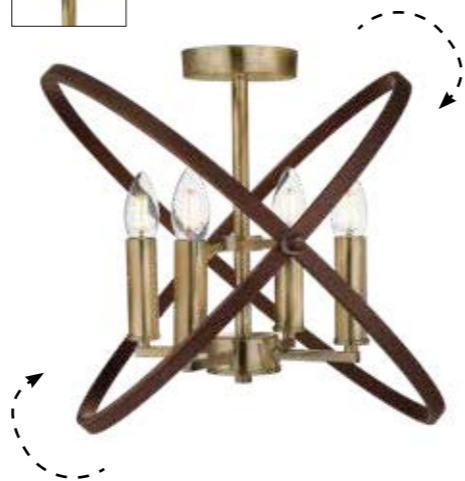

H16 x W26cm

**1065-5CU**  
**OLIVIA 5Lt Pendant**  
 Antique Copper Metal with Black Braided Cable

H39 x Ø49cm

**1068-8CU**  
**OLIVIA 8Lt Pendant**  
 Antique Copper Metal with Black Braided Cable

H43 x Ø70cm

**8246-6BZ**  
HOOPLA 6Lt Pendant  
Bronze & Brown Metal

TH150 x H60 x W61 x L62cm

**8344-4BZ**  
HOOPLA 4Lt Semi-Flush  
Bronze & Brown Metal

H33 x W45 x L45cm

**8344-4PW**  
HOOPLA 4Lt Semi-Flush  
Pewter & Black Metal