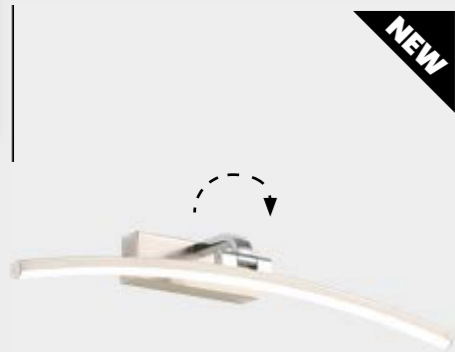

H9 x L40cm

H9 x L40cm

H9 x L40cm

NEW

**79825-60BK**  
RHODES Picture Light  
Black Metal

H10 x L60cm

NEW

NEW