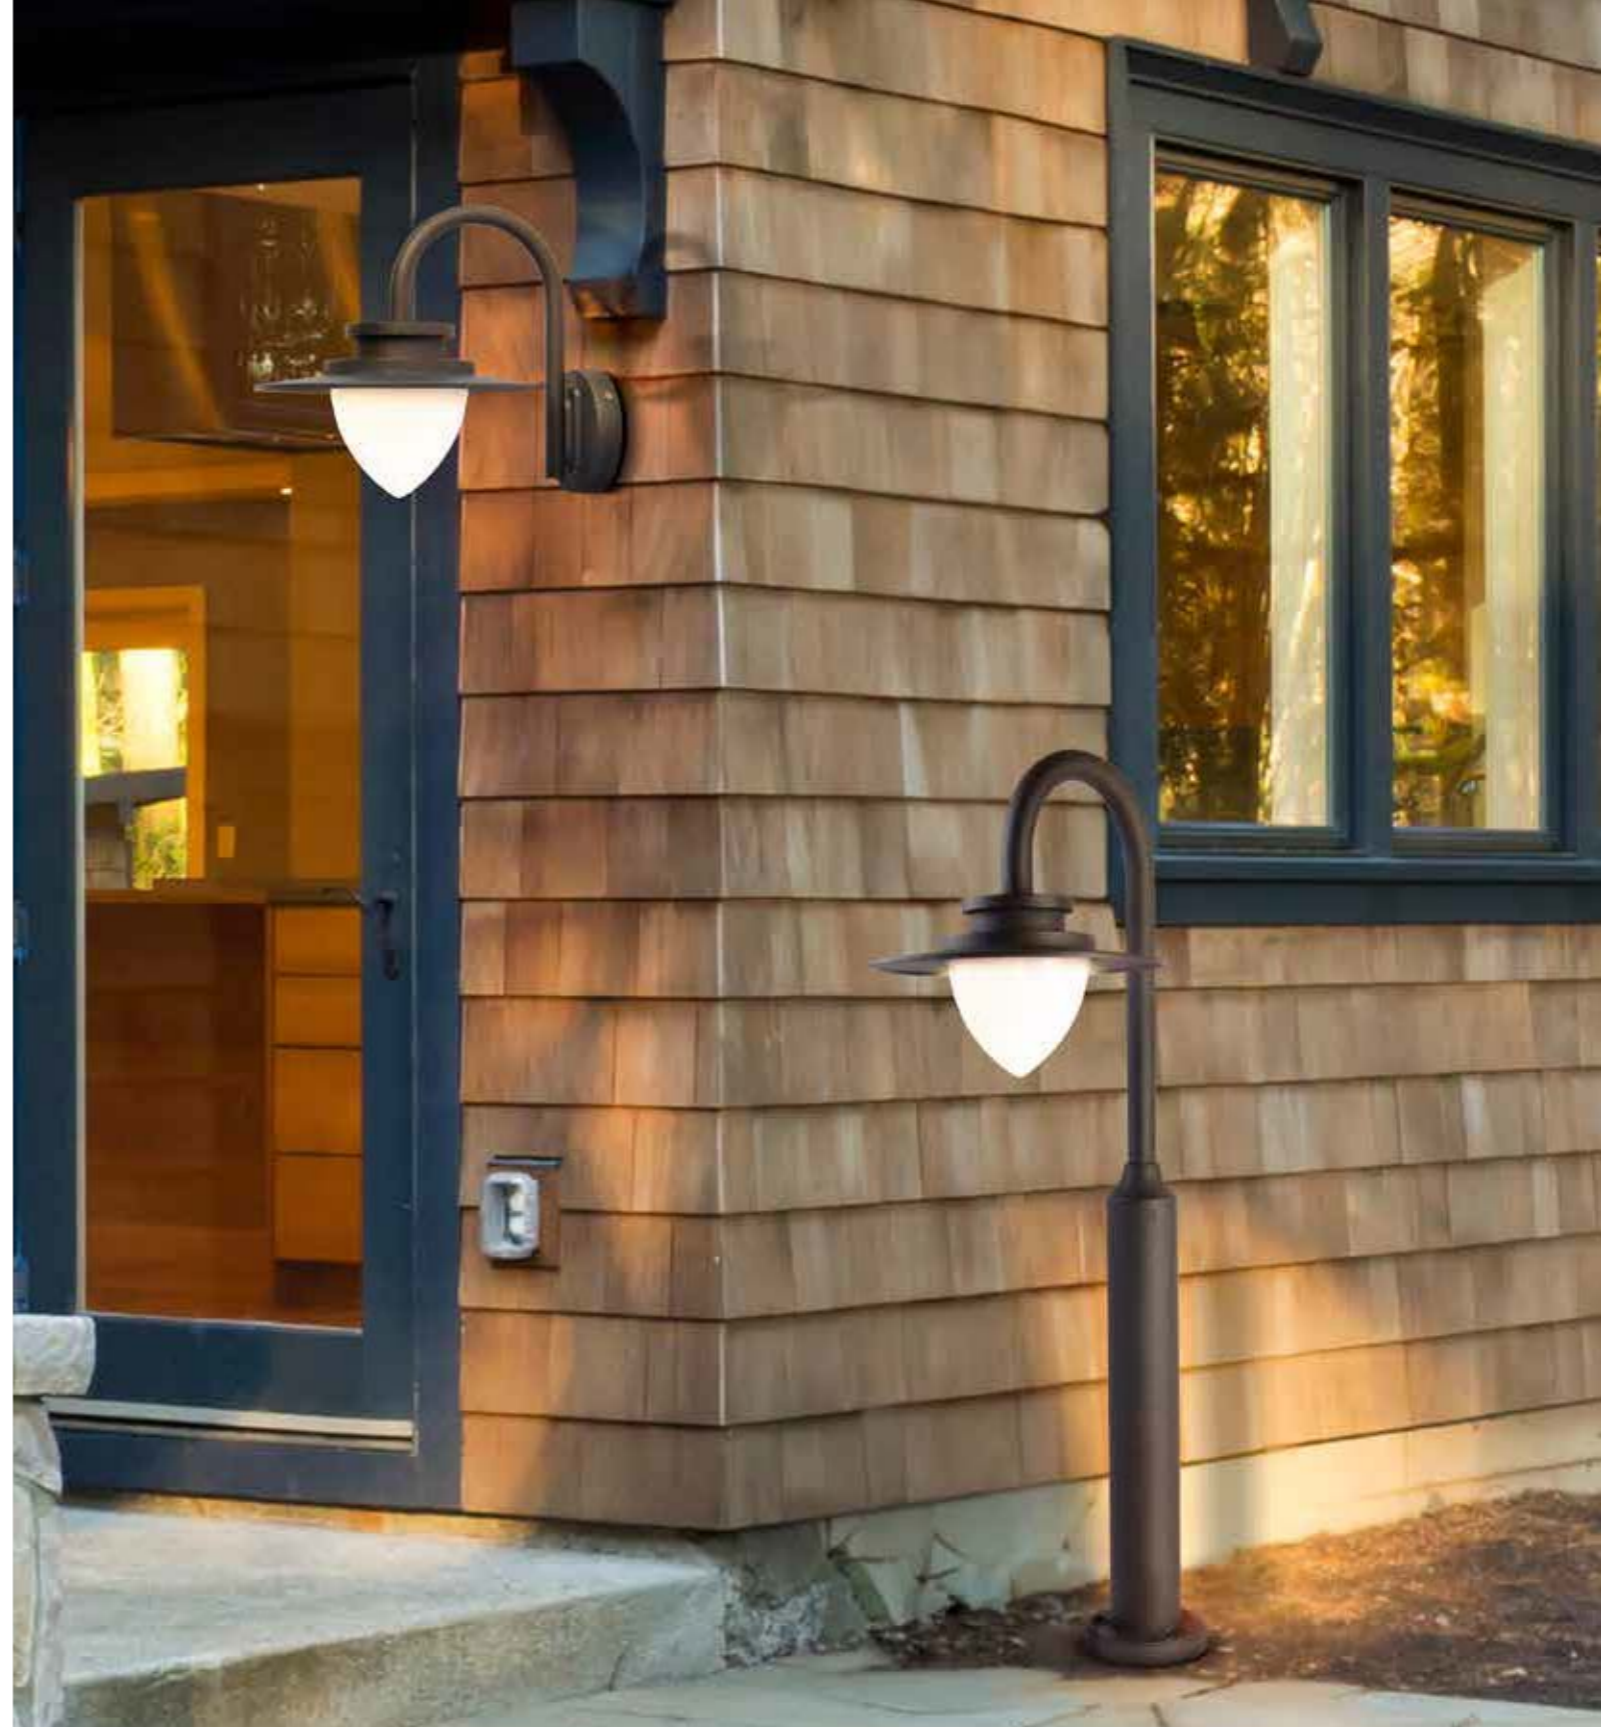

64981
TEXAS Outdoor Wall Light
Graphite Metal & Polycarbonate
Vandal Proof

H25 x W24cm

NEW

64982
TEXAS Outdoor Post
Graphite Metal & Polycarbonate
Vandal Proof

H80 x W24 x L34cm

NEW