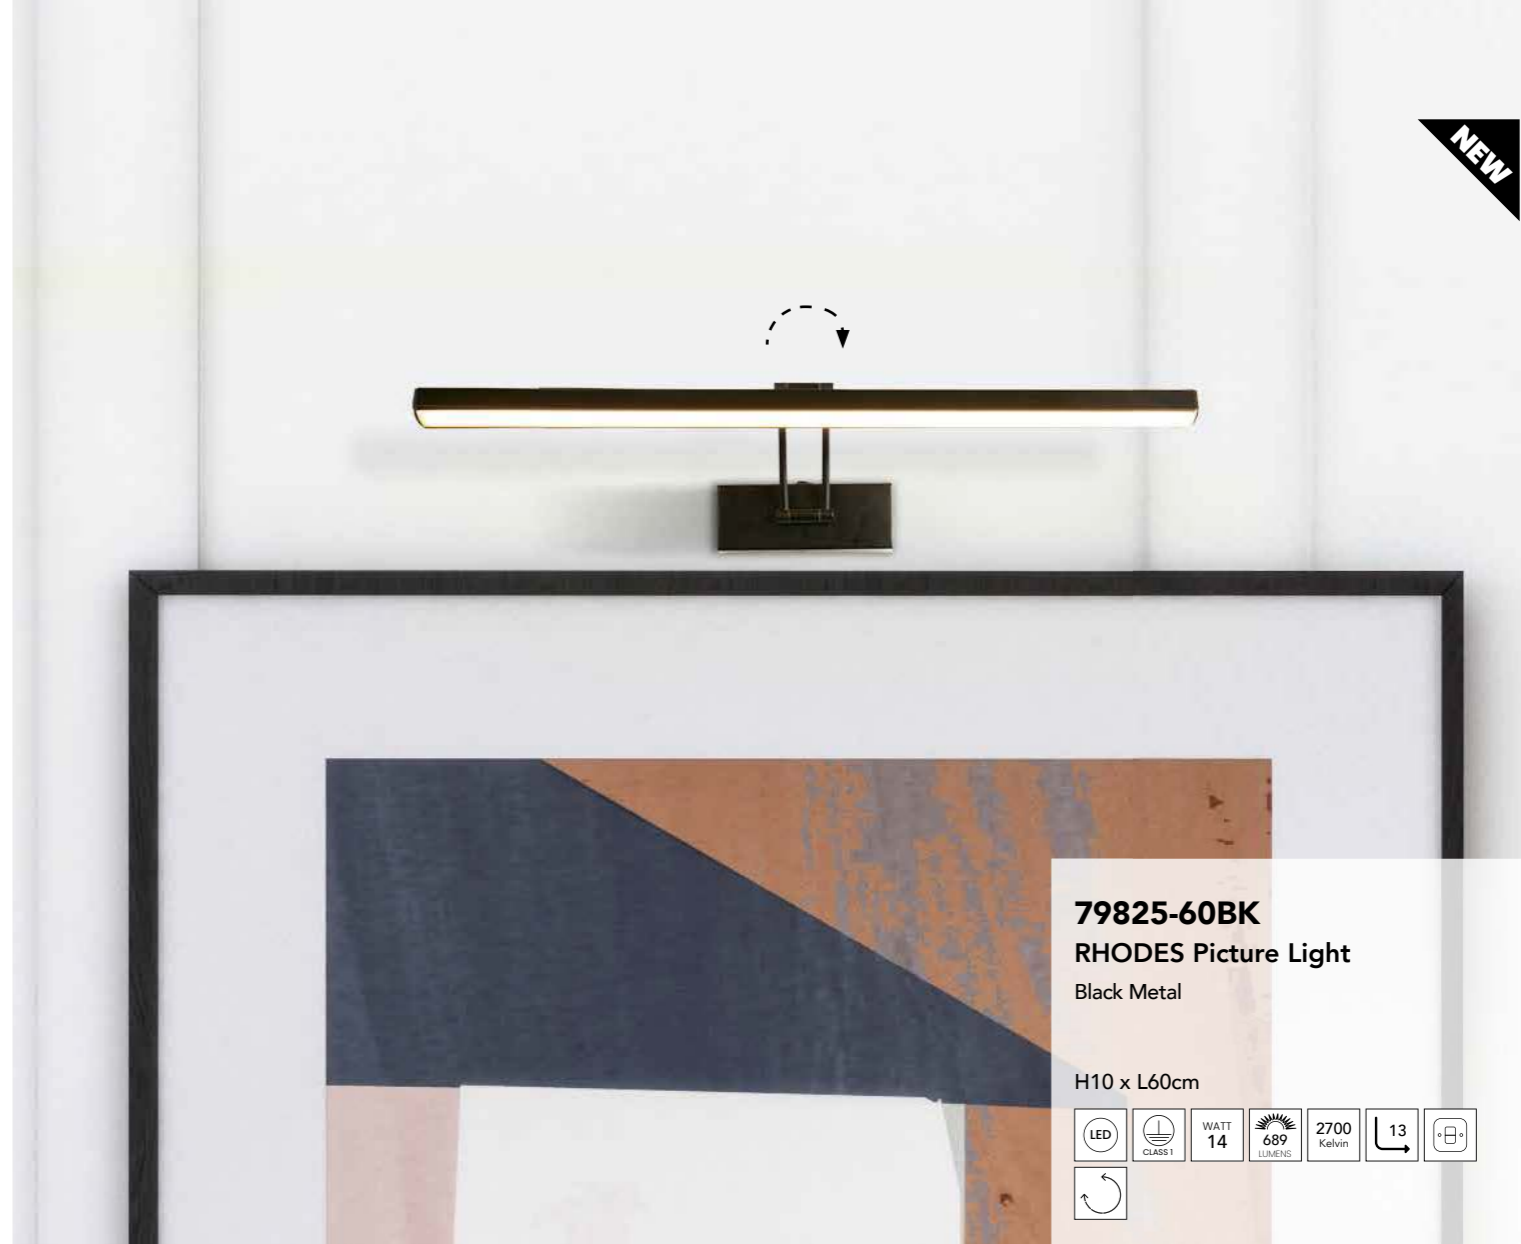

H5 x W28cm

**3420CC**  
GLOW Wall Light

Chrome Metal & Sand White Acrylic

H15 x W21cm

**1752CC**  
LEDGE Up/Down Wall Light

Chrome Metal

H7 x W20 x L20cm

NEW

H9 x L40cm

H9 x L40cm

H9 x L40cm

NEW

**79825-60BK**  
RHODES Picture Light  
Black Metal

H10 x L60cm

NEW

NEW