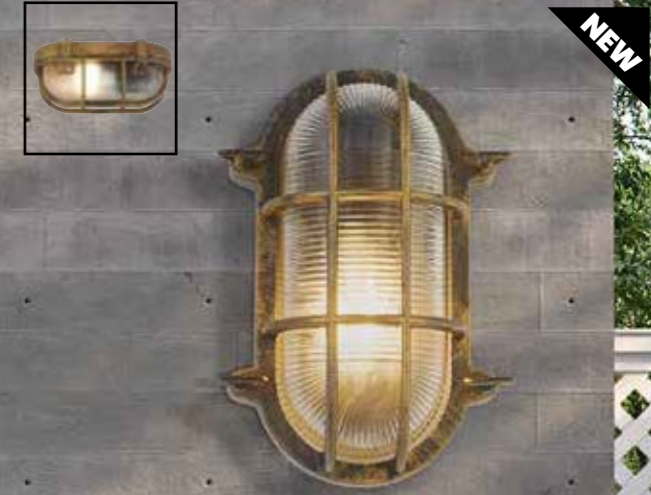

“High quality, solid brass outdoor lights ideal for any wall or ceiling.”

NEW

NEW

NEW

NEW

NEW

NEW