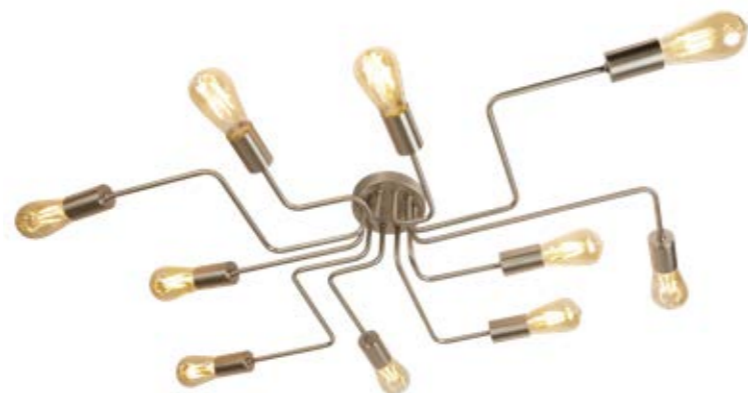

H90 x W60cm

**NEW**

**6216-6CC**  
LORI 6Lt Flush  
Chrome & Crushed Ice Effect Glass

H8 x Ø52cm

**6213-3CC**  
LORI 3Lt Flush  
Chrome & Crushed Ice Effect Glass

H8 x Ø44cm

**9926-6SS**  
CIRCUIT 6Lt Flush  
Satin Silver Metal