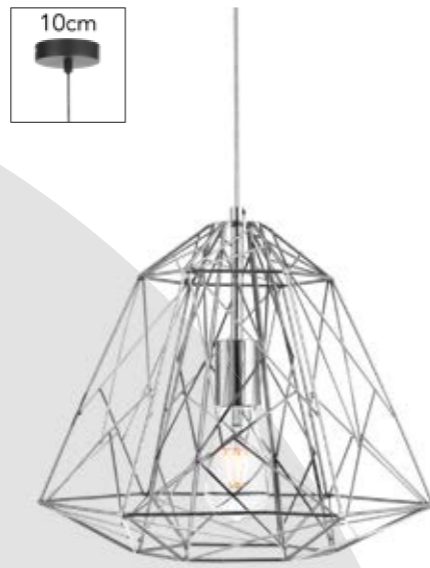

7271CC
GEOMETRIC Pendant
Chrome Metal

TH150 x H35 x Ø40cm