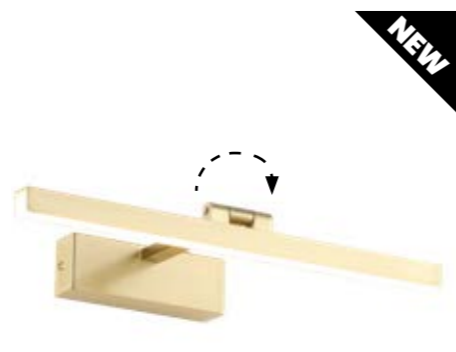

H9 x L40cm

H9 x L40cm

H9 x L40cm

NEW

**79825-60BK**  
RHODES Picture Light  
Black Metal

H10 x L60cm

NEW

NEW