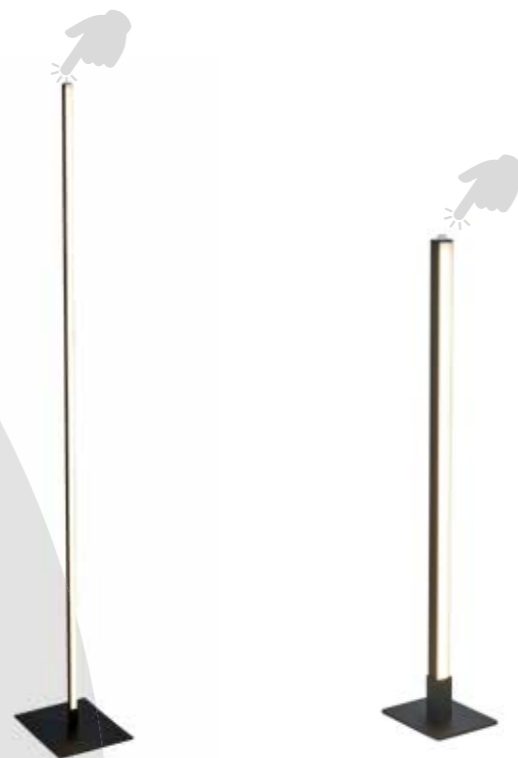

96383-1BK
EU96383-1BK
TRIBECA Floor Lamp
Black Metal & Opal Diffuser

96382-1BK
EU96382-1BK
TRIBECA Table Lamp
Black Metal & Opal Diffuser

H50 x W8 x L10cm