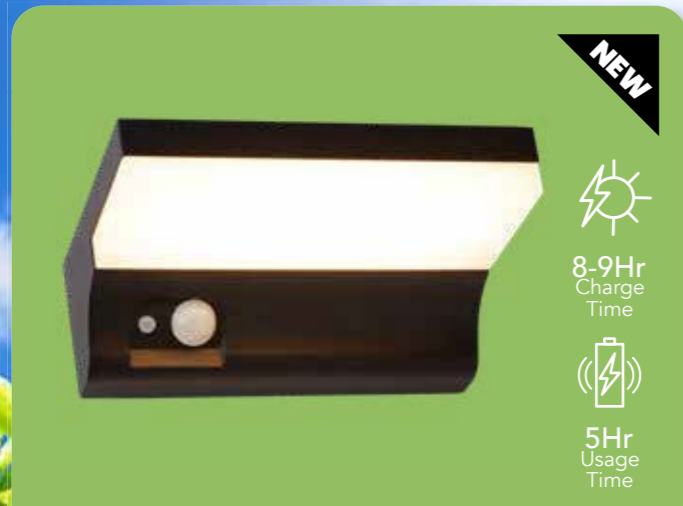

NEW SOLAR RANGE

Convert sunlight into energy with

ZERO

electricity used.

NEW

8-9Hr Charge Time
5Hr Usage Time

67417BK
SOLAR Wall Light - Aluminium & Frost Polycarbonate
Infrared sensor inside, Solar panel on the top,
3.7v 2200mAh Lithium Battery
H6 x W16cm

LED WATT 2 237 LUMENS 3000 Kelvin 11.8 IP 54