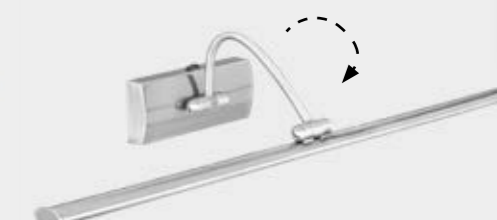

2982-81SS
BARCELONA Picture Light
Satin Silver Metal

H11 x L64cm