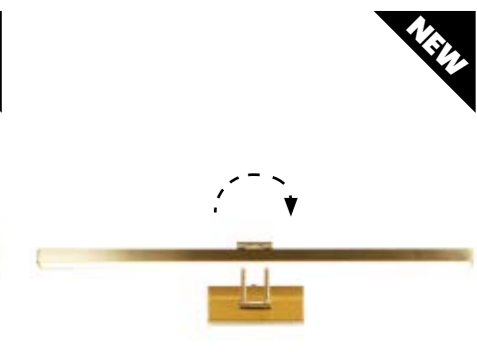

H9 x L50cm

H9 x L50cm

H9 x L40cm

NEW

NEW

NEW

**79825-40BK**  
RHODES Picture Light  
Black Metal

**79825-40SB**  
RHODES Picture Light  
Satin Brass Metal