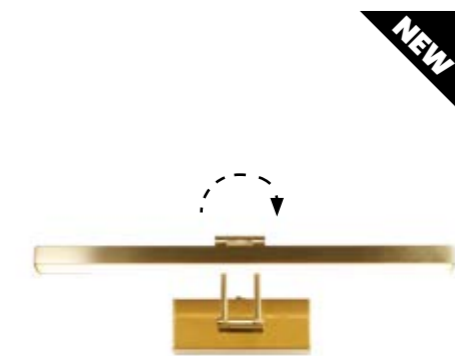

H9 x L50cm

H9 x L50cm

H9 x L40cm

NEW

NEW

NEW

**79825-40BK**  
RHODES Picture Light  
Black Metal

**79825-40SB**  
RHODES Picture Light  
Satin Brass Metal