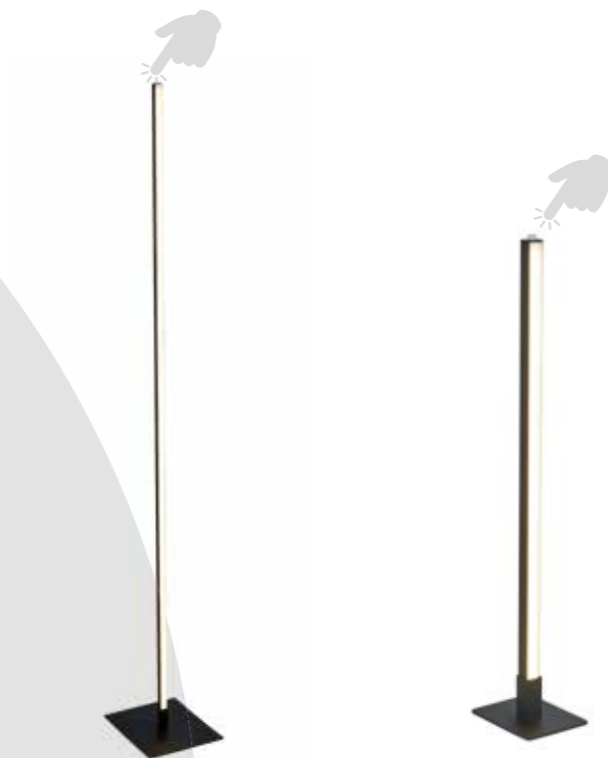

96382-1BK
EU96382-1BK
TRIBECA Table Lamp
Black Metal & Opal Diffuser

96383-1BK
EU96383-1BK
TRIBECA Floor Lamp
Black Metal & Opal Diffuser

H150 x W20 x L24cm