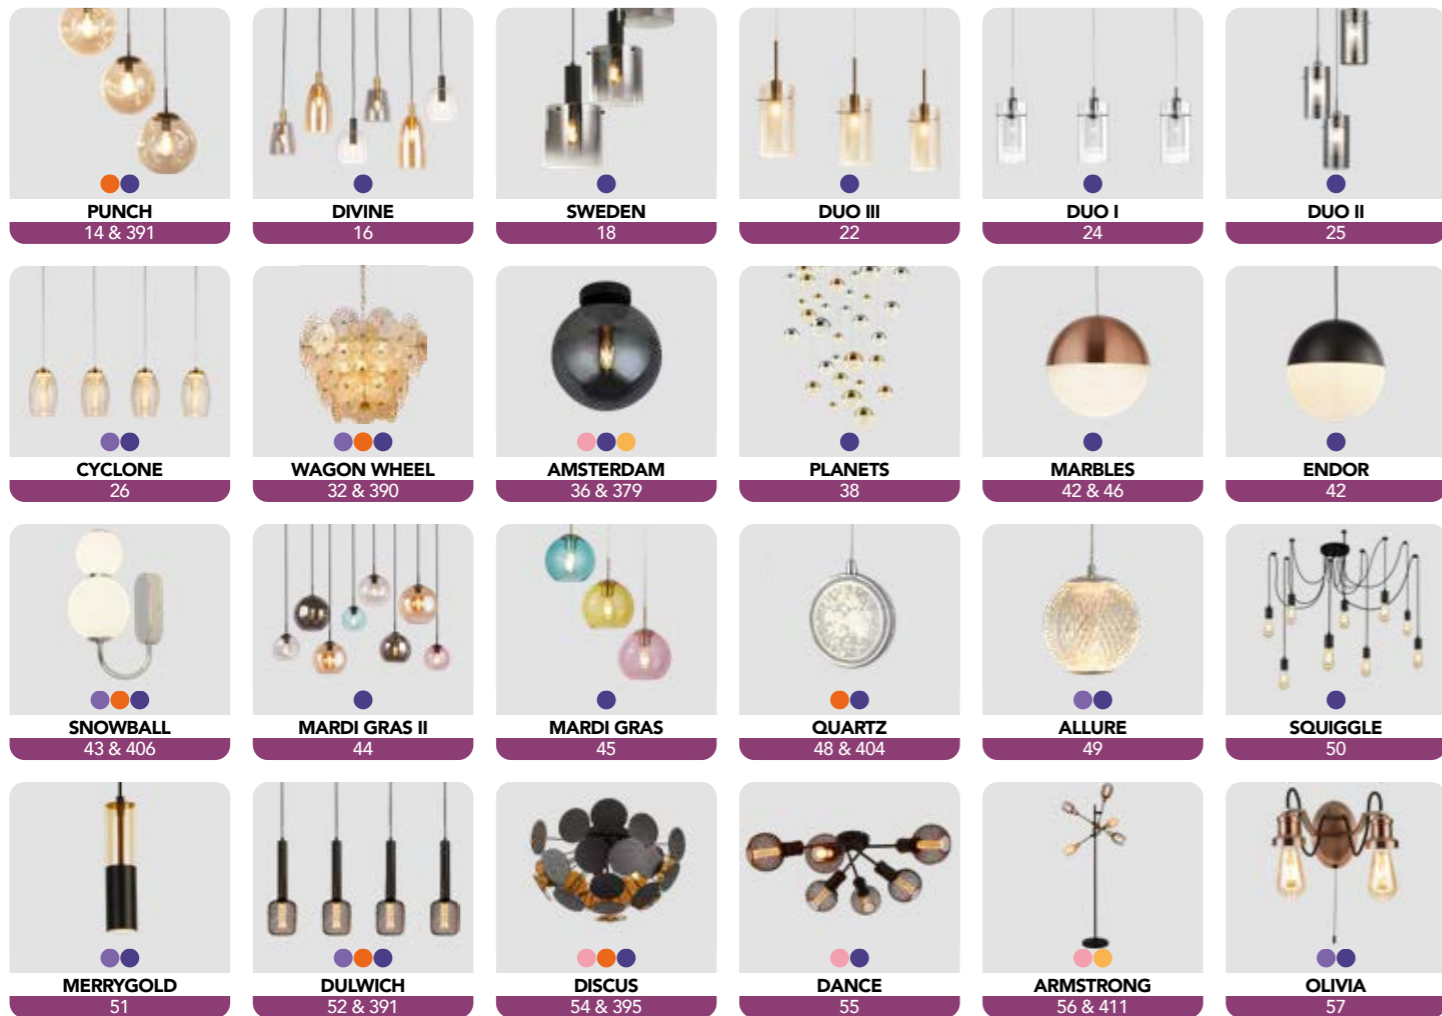

searchlight

Collection 23/24

[www.searchlightelectric.com](http://www.searchlightelectric.com)

searchlight

23/24

Find out more about  
this Gesture Control  
product range  
On pages 98 & 99.

## Table of Contents

Decorative	14 - 153
Crystal	154 - 239
Pendants	240 - 291
Spotlights	292 - 307
Bathroom	308 - 327
Flush	328 - 337
Wall Lights	337 - 351
Table Lamps	352 - 372
Floor Lamps	373 - 387
Table & Floor	388 - 411
Outdoor	412 - 451
Lamps & Suspensions	452 - 455
Icons & Index, Spare Shades & Translations	456 - 467

The **Solid Colour** behind the page number relates to the main product category.

The **Small Solid Dots** above the page number indicate there are matching items in other categories:

- Decorative
- Crystal
- Pendants
- Spotlights
- Bathroom
- Flush
- Wall Light
- Table Lamps
- Table & Floor
- Floor Lamps
- Outdoor
- Lamps & Suspensions