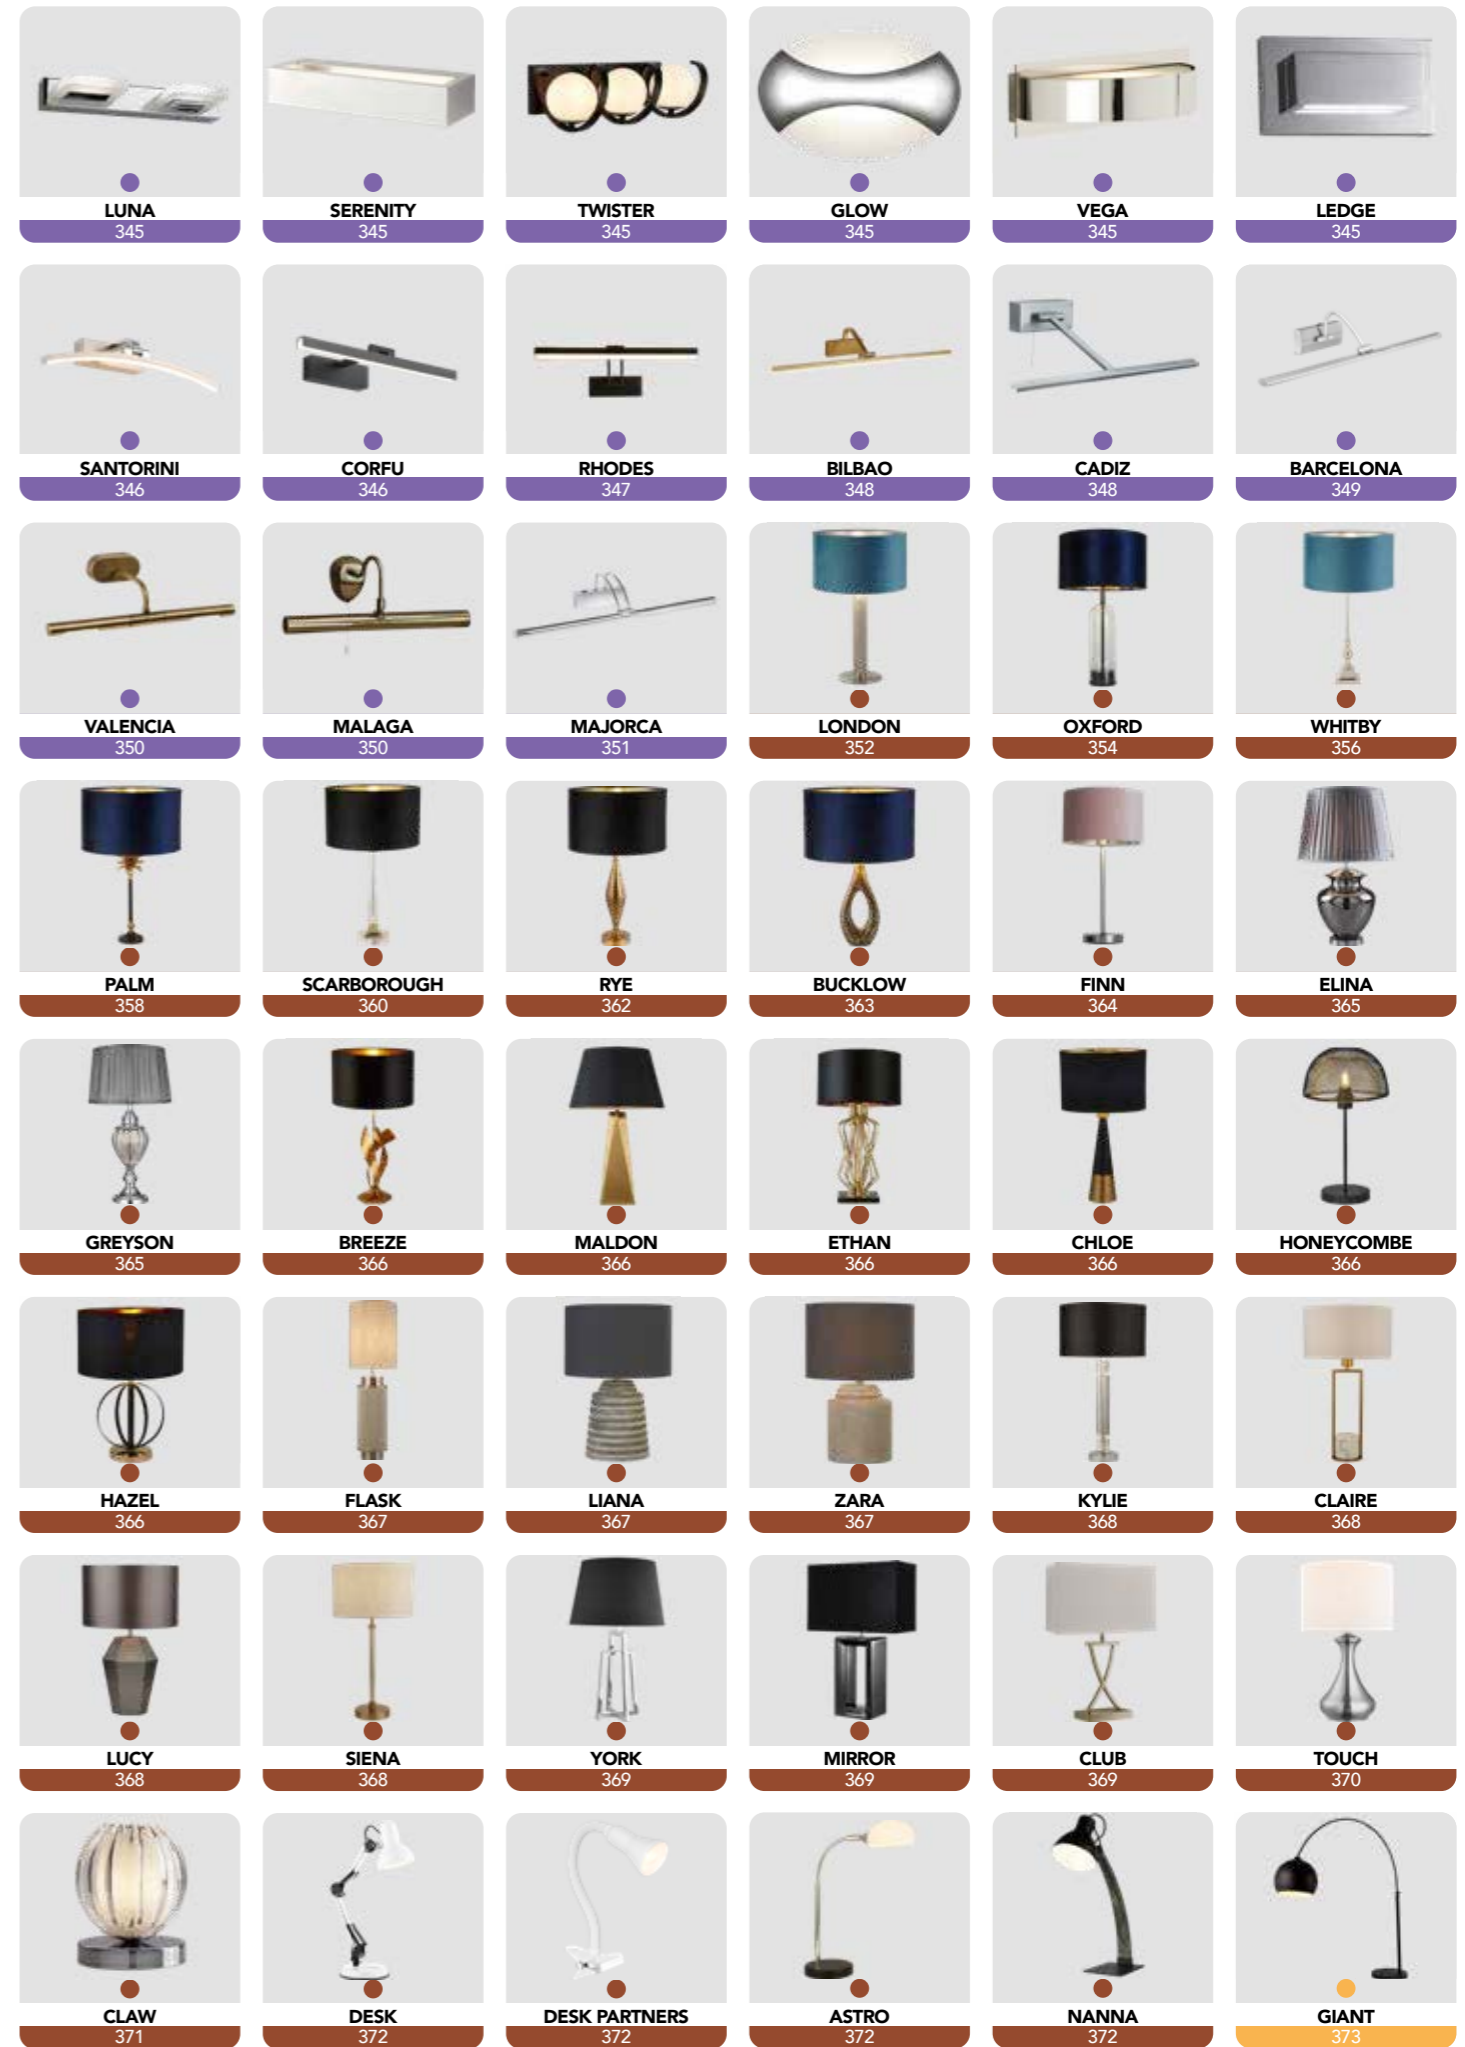

The **Solid Colour** behind the page number relates to the main product category.

The **Small Solid Dots** above the page number indicate there are matching items in other categories:

- Decorative
- Crystal
- Pendants
- Spotlights
- Bathroom
- Flush
- Wall Light
- Table Lamps
- Table & Floor
- Floor Lamps
- Outdoor
- Lamps & Suspensions