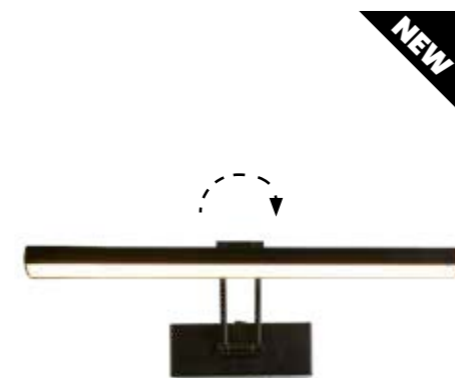

H9 x L50cm

H9 x L50cm

H9 x L40cm

NEW

NEW

NEW

**79825-40BK**  
RHODES Picture Light  
Black Metal

**79825-40SB**  
RHODES Picture Light  
Satin Brass Metal