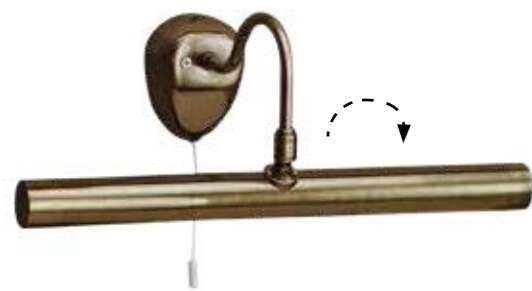

H11 x L64cm

**7135AB**  
VALENCIA Picture Light  
Antique Brass Metal

H10 x L35cm

**8343AB**  
MAJORCA Picture Light  
Antique Brass Metal

H12 x L68cm

**3008AB**  
MALAGA Picture Light  
Antique Brass Metal