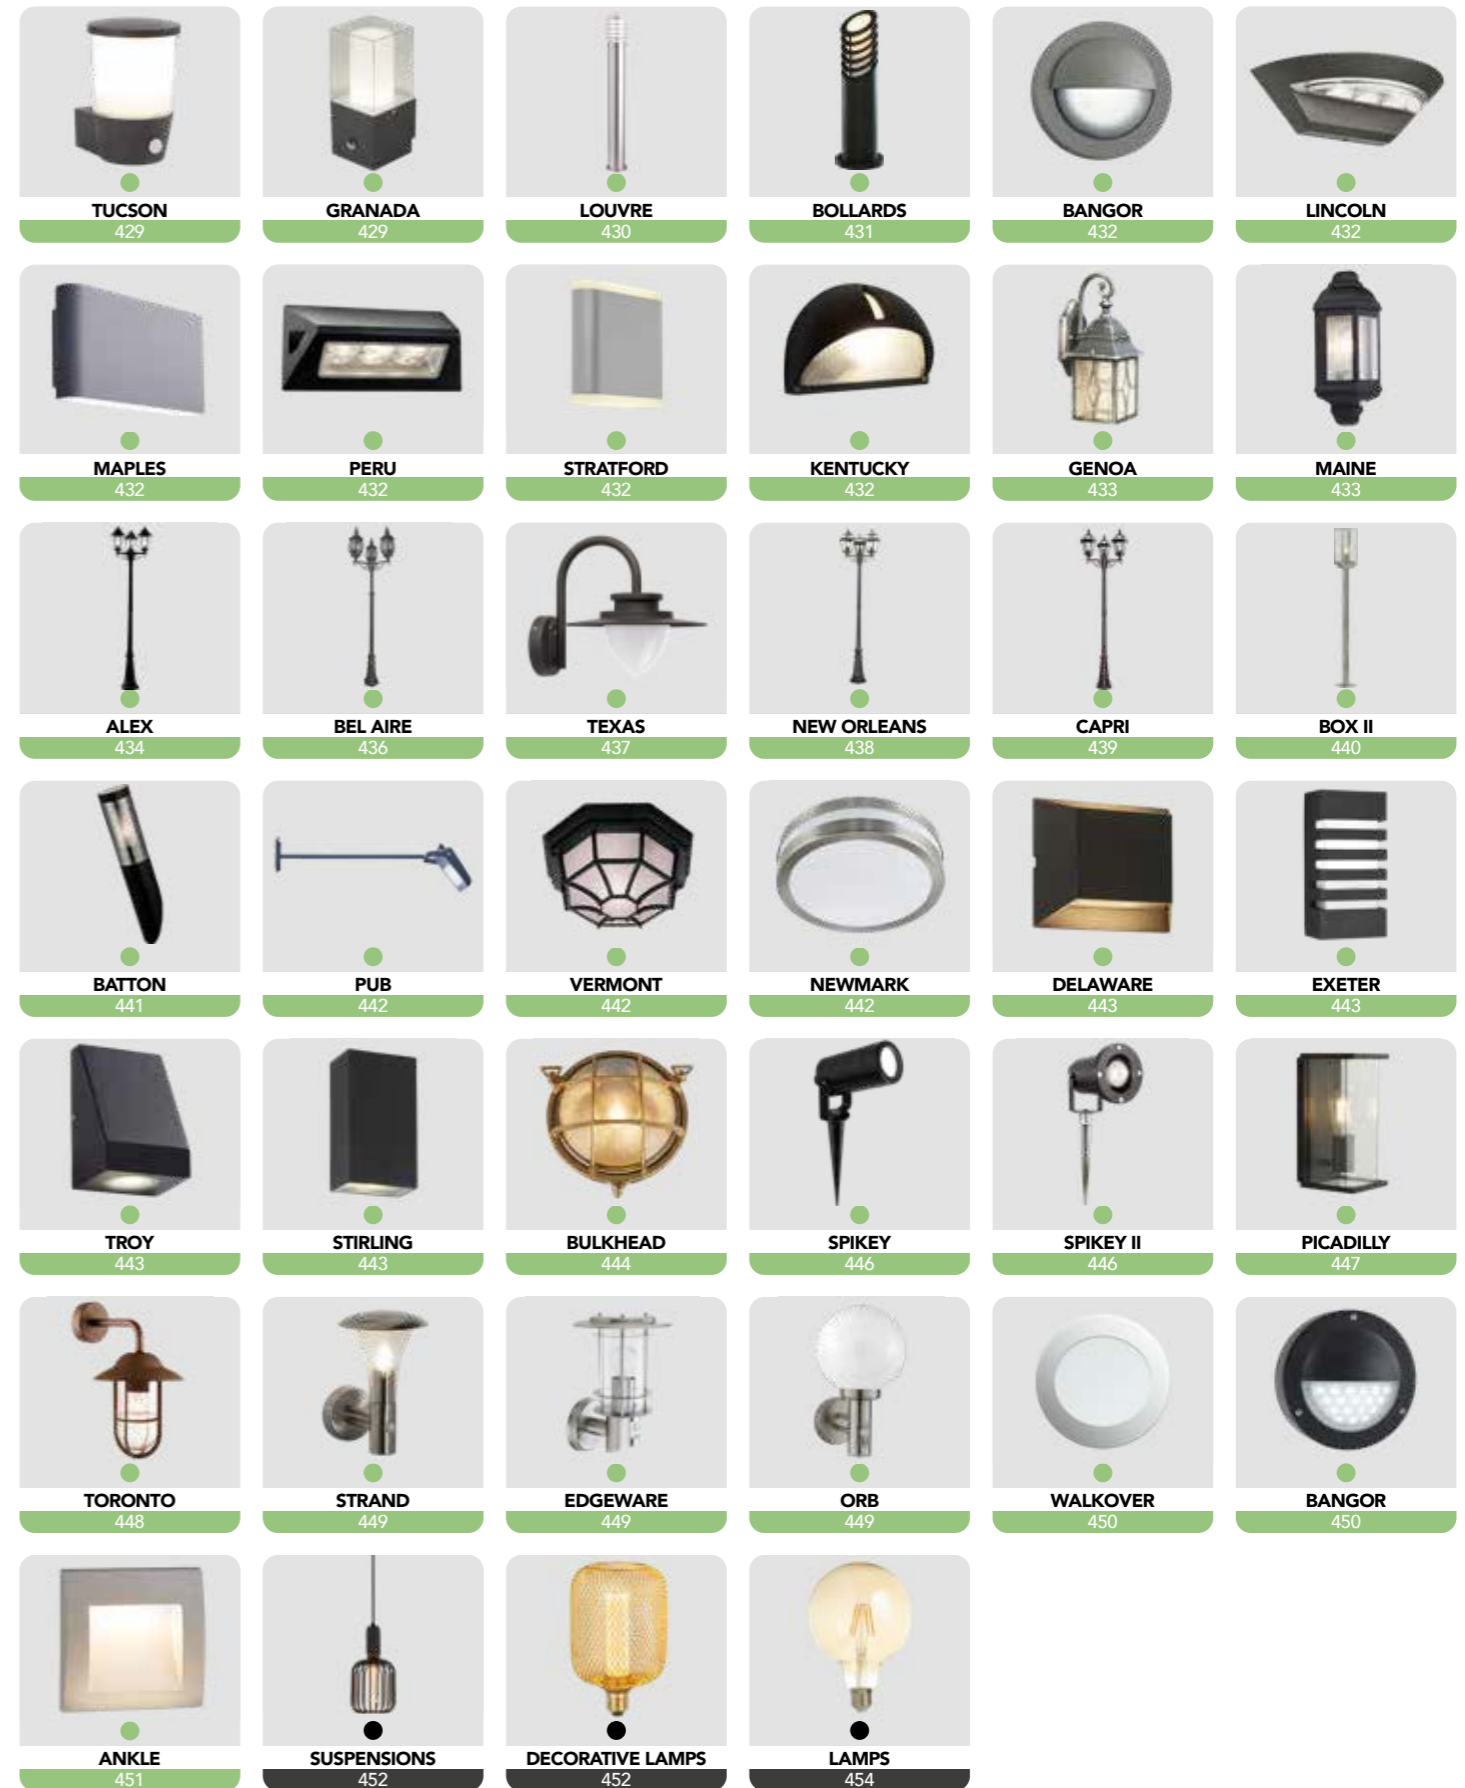

The **Solid Colour** behind the page number relates to the main product category.

The **Small Solid Dots** above the page number indicate there are matching items in other categories:

- Decorative
- Crystal
- Pendants
- Spotlights
- Bathroom
- Flush
- Wall Light
- Table Lamps
- Table & Floor
- Floor Lamps
- Outdoor
- Lamps & Suspensions